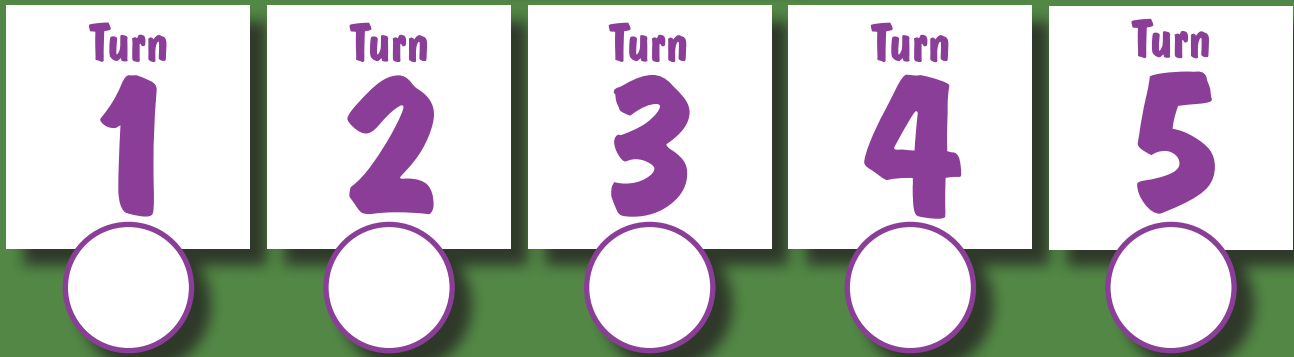

CLIMACTIC FIGHT SCENE CONTROL CENTER

Turn Tracker

Momentum Tracker